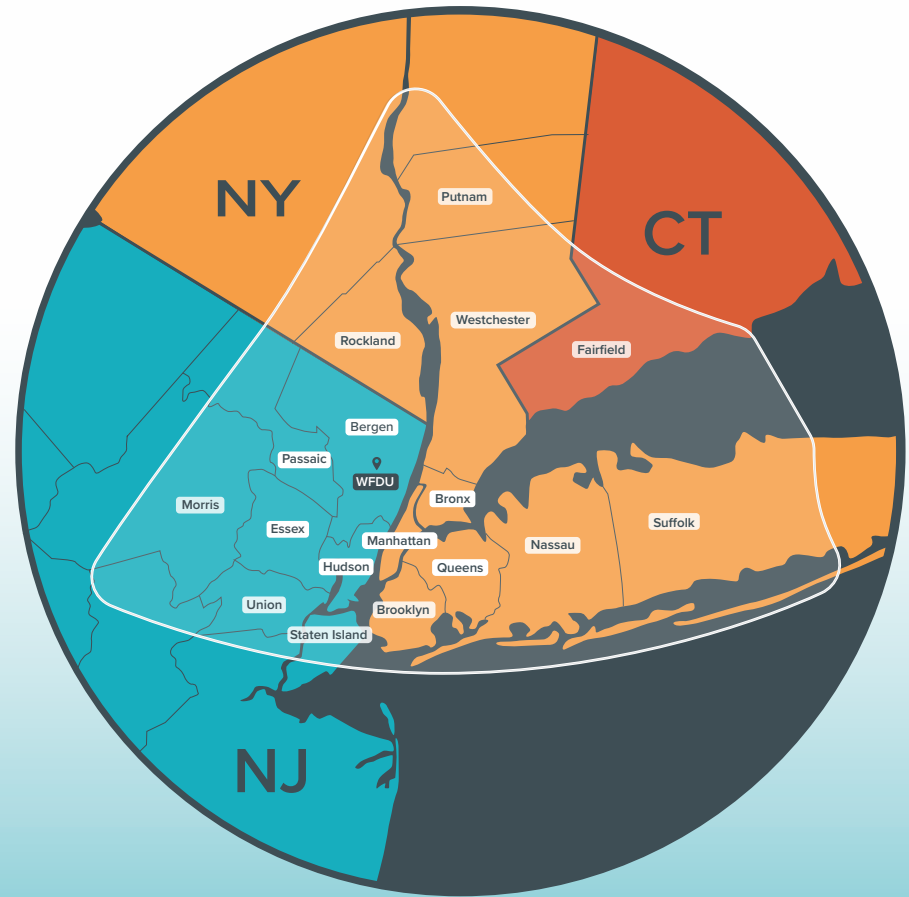

# GET THE WORD OUT ABOUT YOUR BUSINESS, EVENT, PRODUCT OR SERVICE !

We have a broadcast radius covering Northern NJ, the 5 Boroughs, Westchester & the lower Hudson Valley, Fairfield County Connecticut, and most of Long Island.

## 140,000+ WEEKLY LISTENERS

Our music format is “RetroRadio” which is a vibrant mix of 60s, 70s, 80s, with a hint of 50s and 90s.

WFDU-FM broadcasts at 89.1 MHz, serving not only the New York metropolitan area but also a global audience through live streaming on [wfd�.fm](http://wfd�.fm) and apps such as iHeartRadio, Audacy and TuneIn.

Additionally, our 24/7 internet streaming ensures access to our station anytime, anywhere. Plus, our top-notch archiving system lets listeners access their favorite broadcasts for up to two weeks.