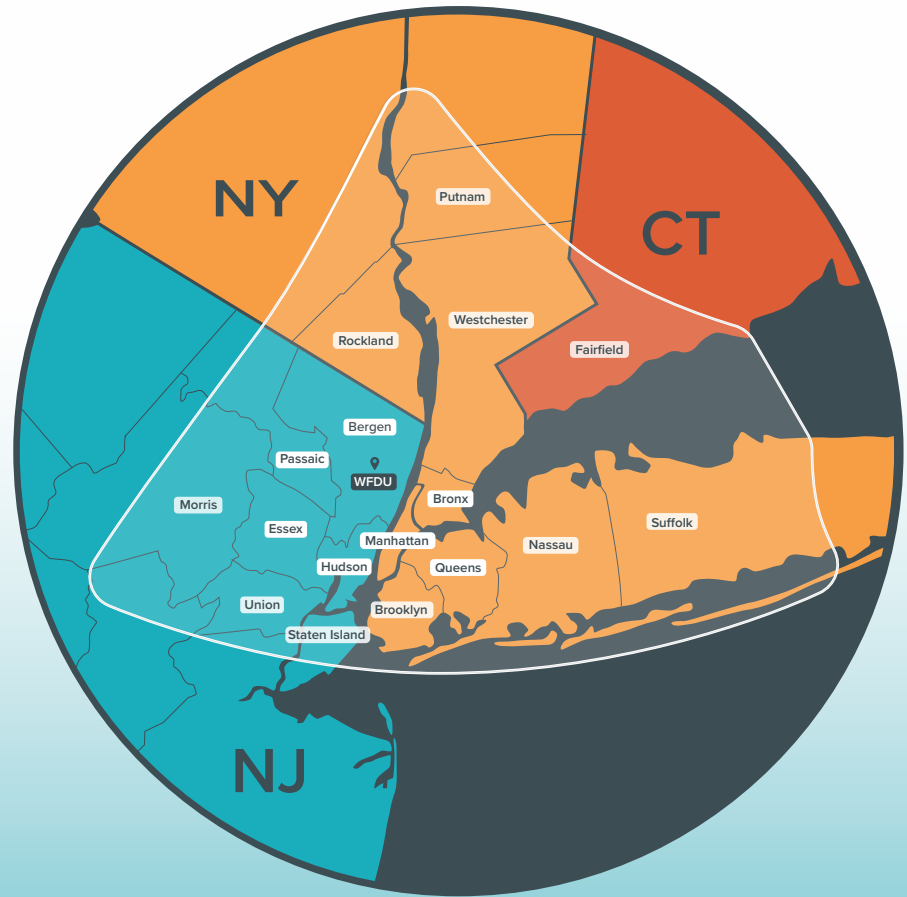

Contact us via email at wfdû@fdu.edu or call 201-692-2806

visit us at wfdû.fm